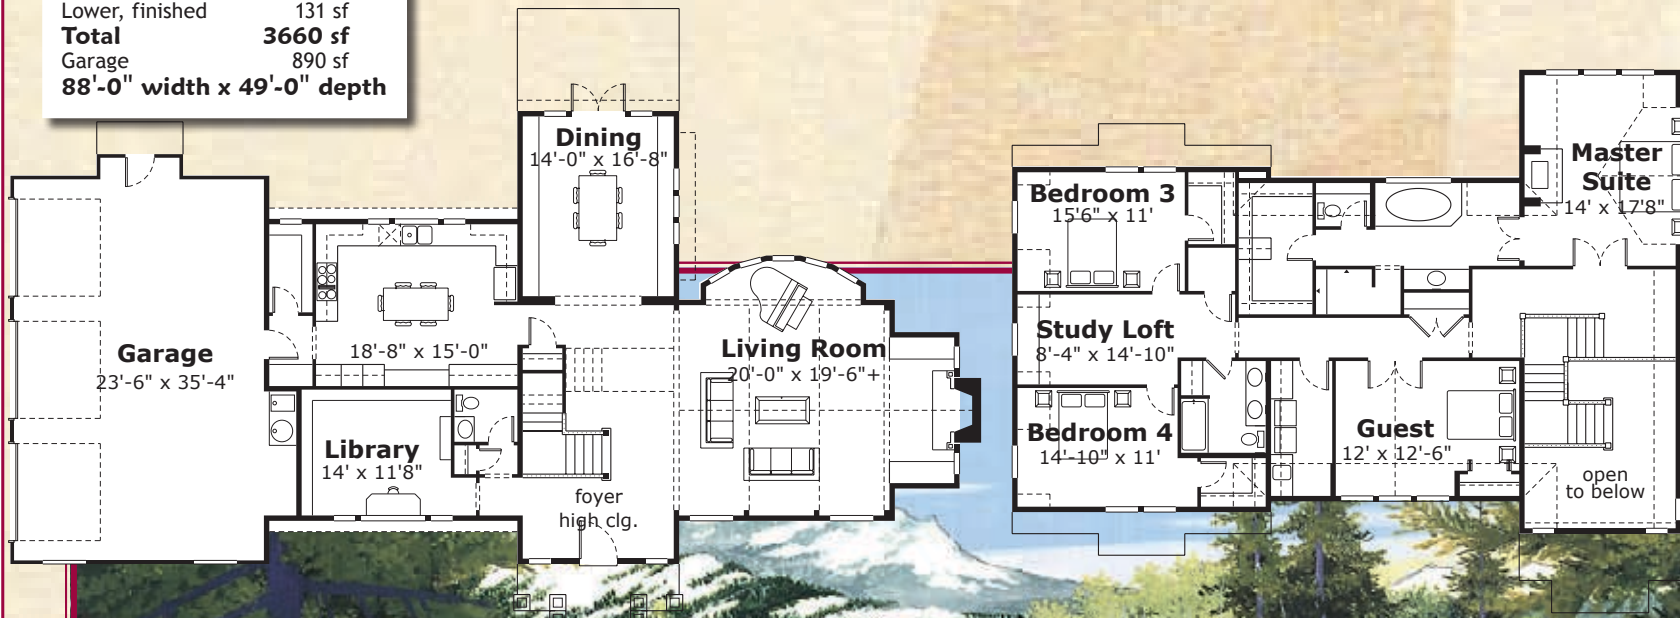

Timber Frame & Lodges, 3660-f

Square Footages

Main	1799 sf
Upper	1861 sf
Lower, finished	131 sf
Total	3660 sf
Garage	890 sf
88'-0" width x 49'-0" depth	

11644 NE 80th St. • Kirkland, WA • 98033

(425) 828-4117 • www.NashJonesAnderson.com