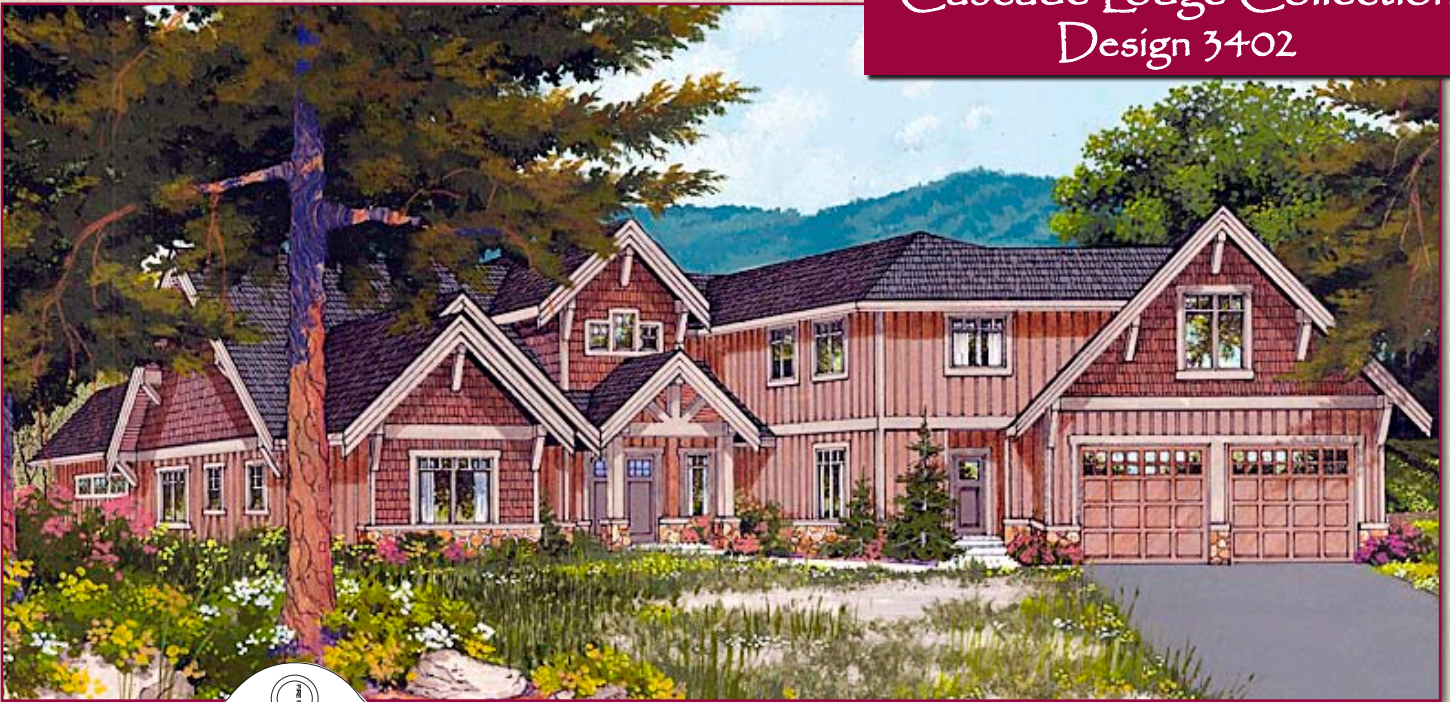

Cascade Lodge Collection Design 3402

COBBLESTONE PLAN 2

NASH & ASSOCIATES ARCHITECTS

8003 118TH AVENUE NE • KIRKLAND, WA • 98033 • 425-828-4117

WWW.NASH-ARCHITECTS.COM