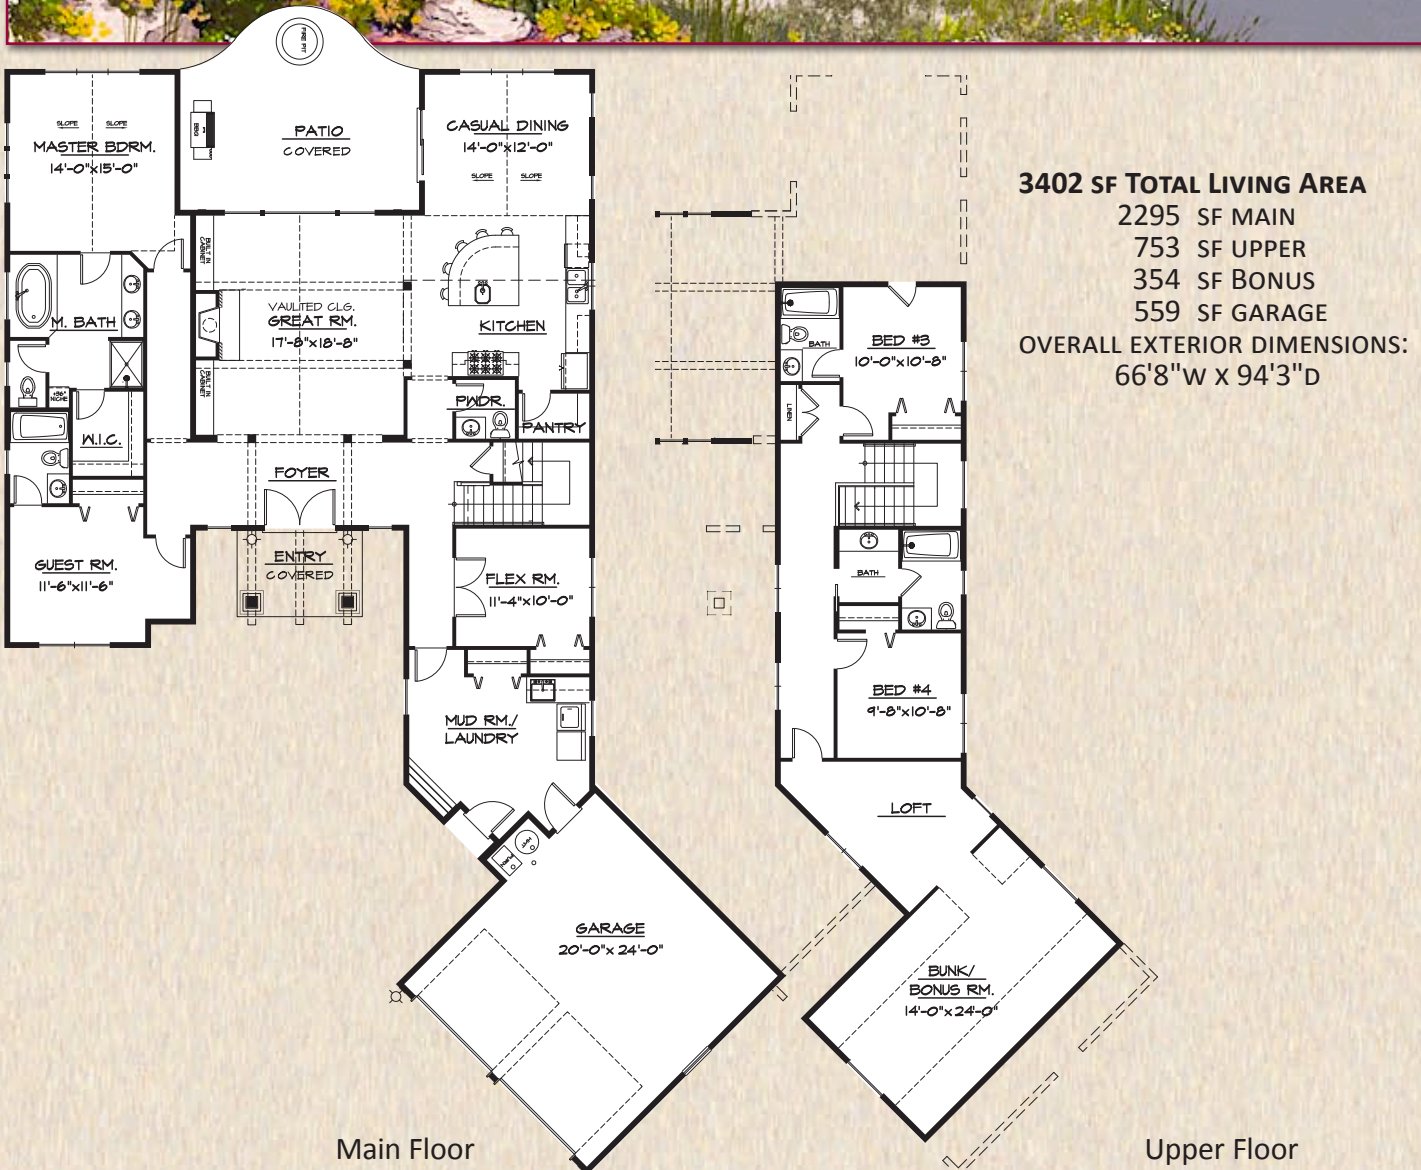

Cascade Lodge Collection Design 3402

COBBLESTONE PLAN 2

NASH & ASSOCIATES ARCHITECTS

8003 118TH AVENUE NE • KIRKLAND, WA • 98033 • 425-828-4117

WWW.NASH-ARCHITECTS.COM