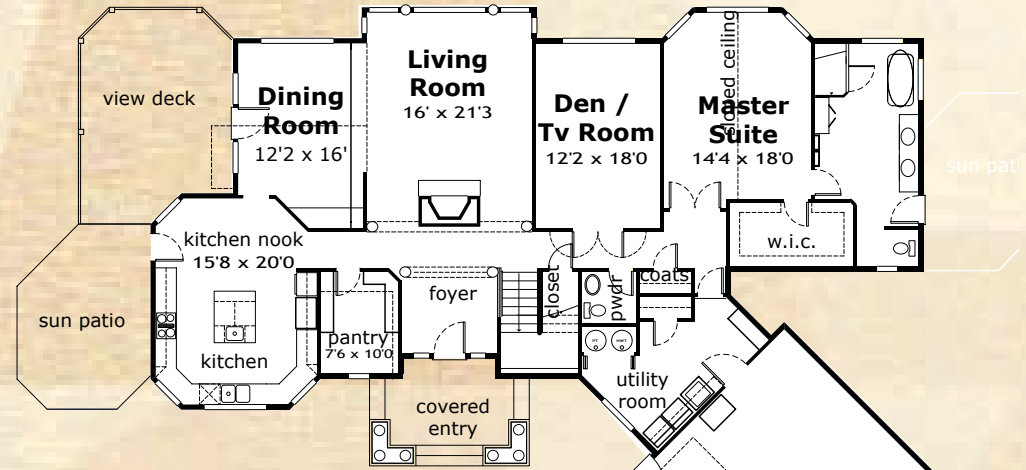

Timber Frame & Lodges, 3083-s

Square Footages

Main	2336 sf
Upper	747 sf
Total	3083 sf
84'1" width x 69'4" depth	

11644 NE 80th St. • Kirkland, WA • 98033

(425) 828-4117 • www.NashJonesAnderson.com

Timber Frame & Lodges, 3083-s