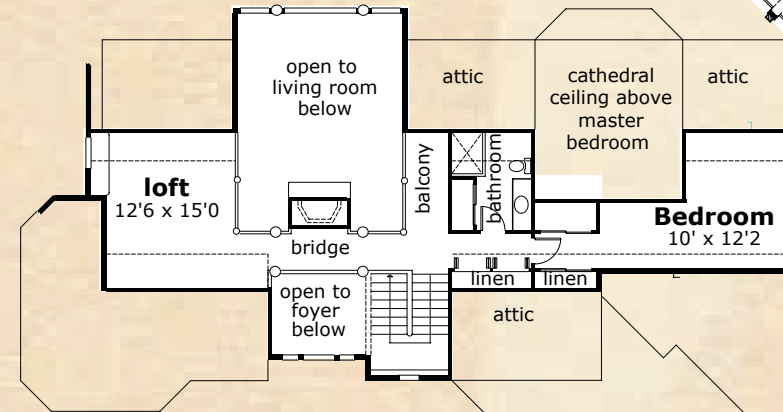

Timber Frame & Lodges, 3083-s

Square Footages

Main	2336 sf
Upper	747 sf
Total	3083 sf
84'1" width x 69'4" depth	

11644 NE 80th St. • Kirkland, WA • 98033

(425) 828-4117 • www.NashJonesAnderson.com

Timber Frame & Lodges, 3083-s